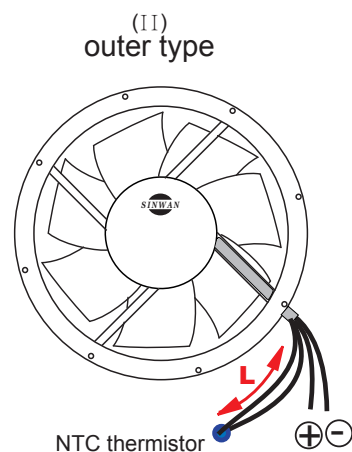

# Sinwan DC Blower

From 330mm~180mm, S/C Type, Thermal Speed Control  
RPM speed, PWM duty cycle % vs Temp. °C & Thermistor Ω

## Wiring method

L : Length of leads based on user's requirement