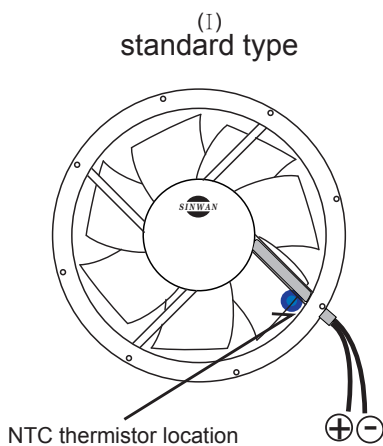

# Sinwan DC Blower

From 330mm~180mm, S/C Type, Thermal Speed Control  
RPM speed, PWM duty cycle % vs Temp. °C & Thermistor Ω

## Wiring method

L : Length of leads based on user's requirement