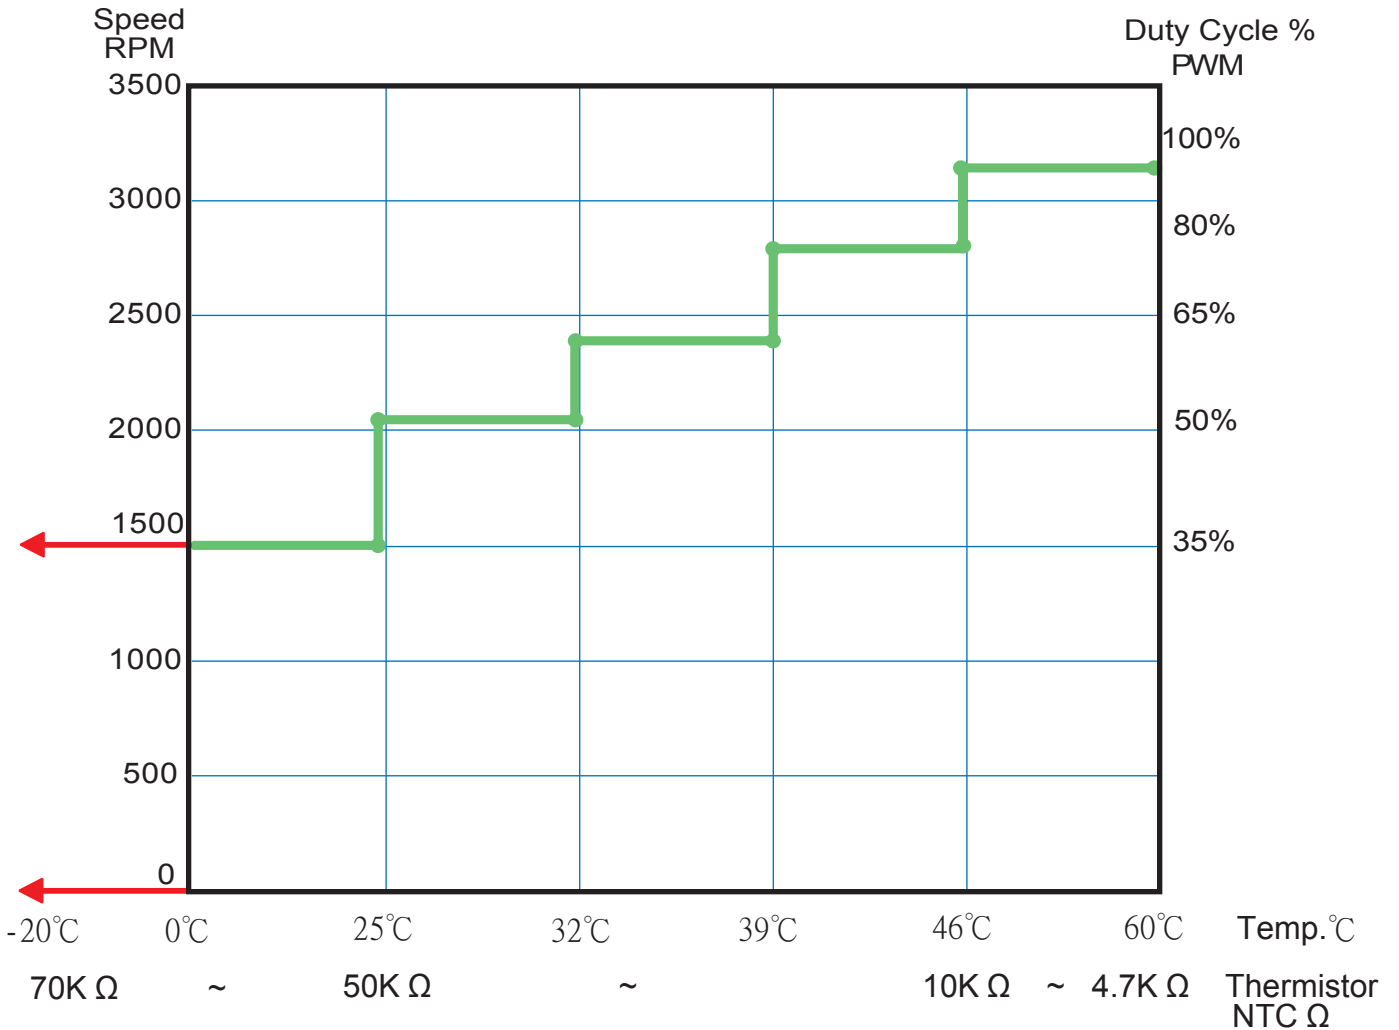

# Sinwan DC Blower

From 330mm~180mm, S/C Type, Thermal Speed Control  
RPM speed, PWM duty cycle % vs Temp. °C & Thermistor Ω

## Wiring method

L : Length of leads based on user's requirement